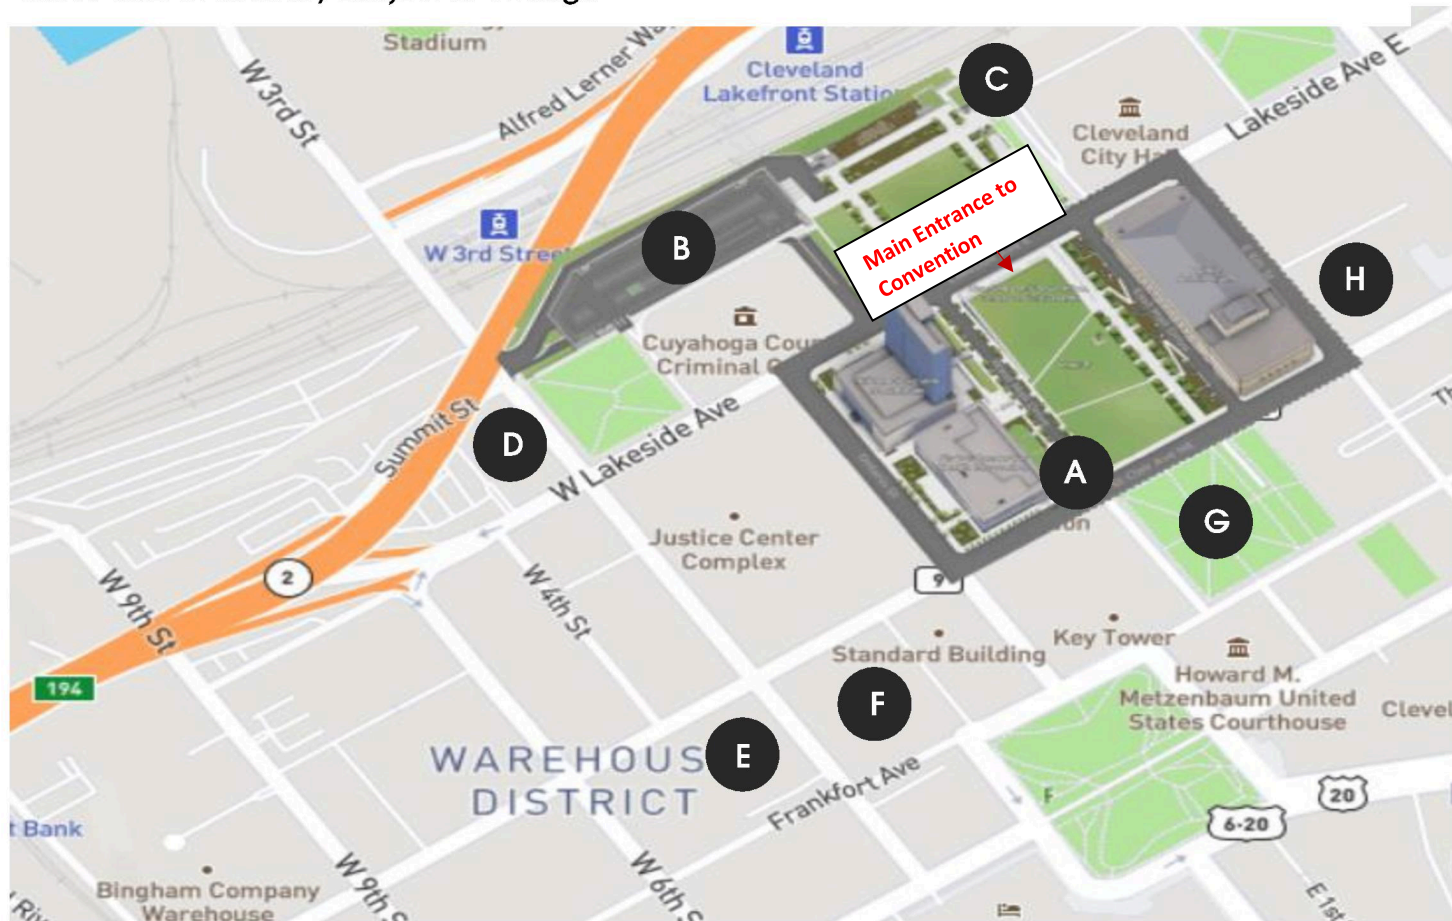

ParkingMap

****Rates and availability subject to change****

	Location	Rates (Varies)	Capacity	Hours	Address	Phone	Type
A	Convention Center Multi	\$20	30	Mon-Fri/8am-5pm	1 St. Clair Ave.	216.858.1187	Surface
B	Huntington Park Garage	\$10 - \$12	1,200	Mon-Sun/24hr.	1141 W 3rd Street CONNECTED	216.443.7007	Garage
C	Willard Park Garage	\$10 - \$25	400/M-F 1,200/S&S	Mon-Fri/5am-11pm Sat-Sun/Open for special events	601 Lakeside Avenue	216.664.2999	Garage
D	Cuyahoga County Parking Division	\$10 - \$25	110	Mon-Thur/6am-9pm Fri/6am-1am Sat/5pm-1am	400 W. Lakeside Ave.	216.443.7007	Surface
E	Shaia's Parking	\$10 - \$30	200	Mon-Sun/24hr.	409 W St. Clair Ave.	216.621.0328	Surface
F	ABM Parking Service / 55 Public Sq. Garage	\$5 - \$25	401	Mon-Thur/7am-10pm Fri/7am-12am Sat/4pm-2am	1370 W 3rd St.	216.348.0357	Garage
G	Memorial Plaza	\$8 - \$25	200	Mon-Sun/24hr.	300 St. Clair Ave.	216.736.7064	Garage
H	ABM Parking Service	\$10 - \$20	632	Mon-Sun/24hr	1301 E 6th St.	216.623.4918	Garage

There are plenty more parking options within a 5-minute walk of our center. Use our [3D-map](#) to find them!